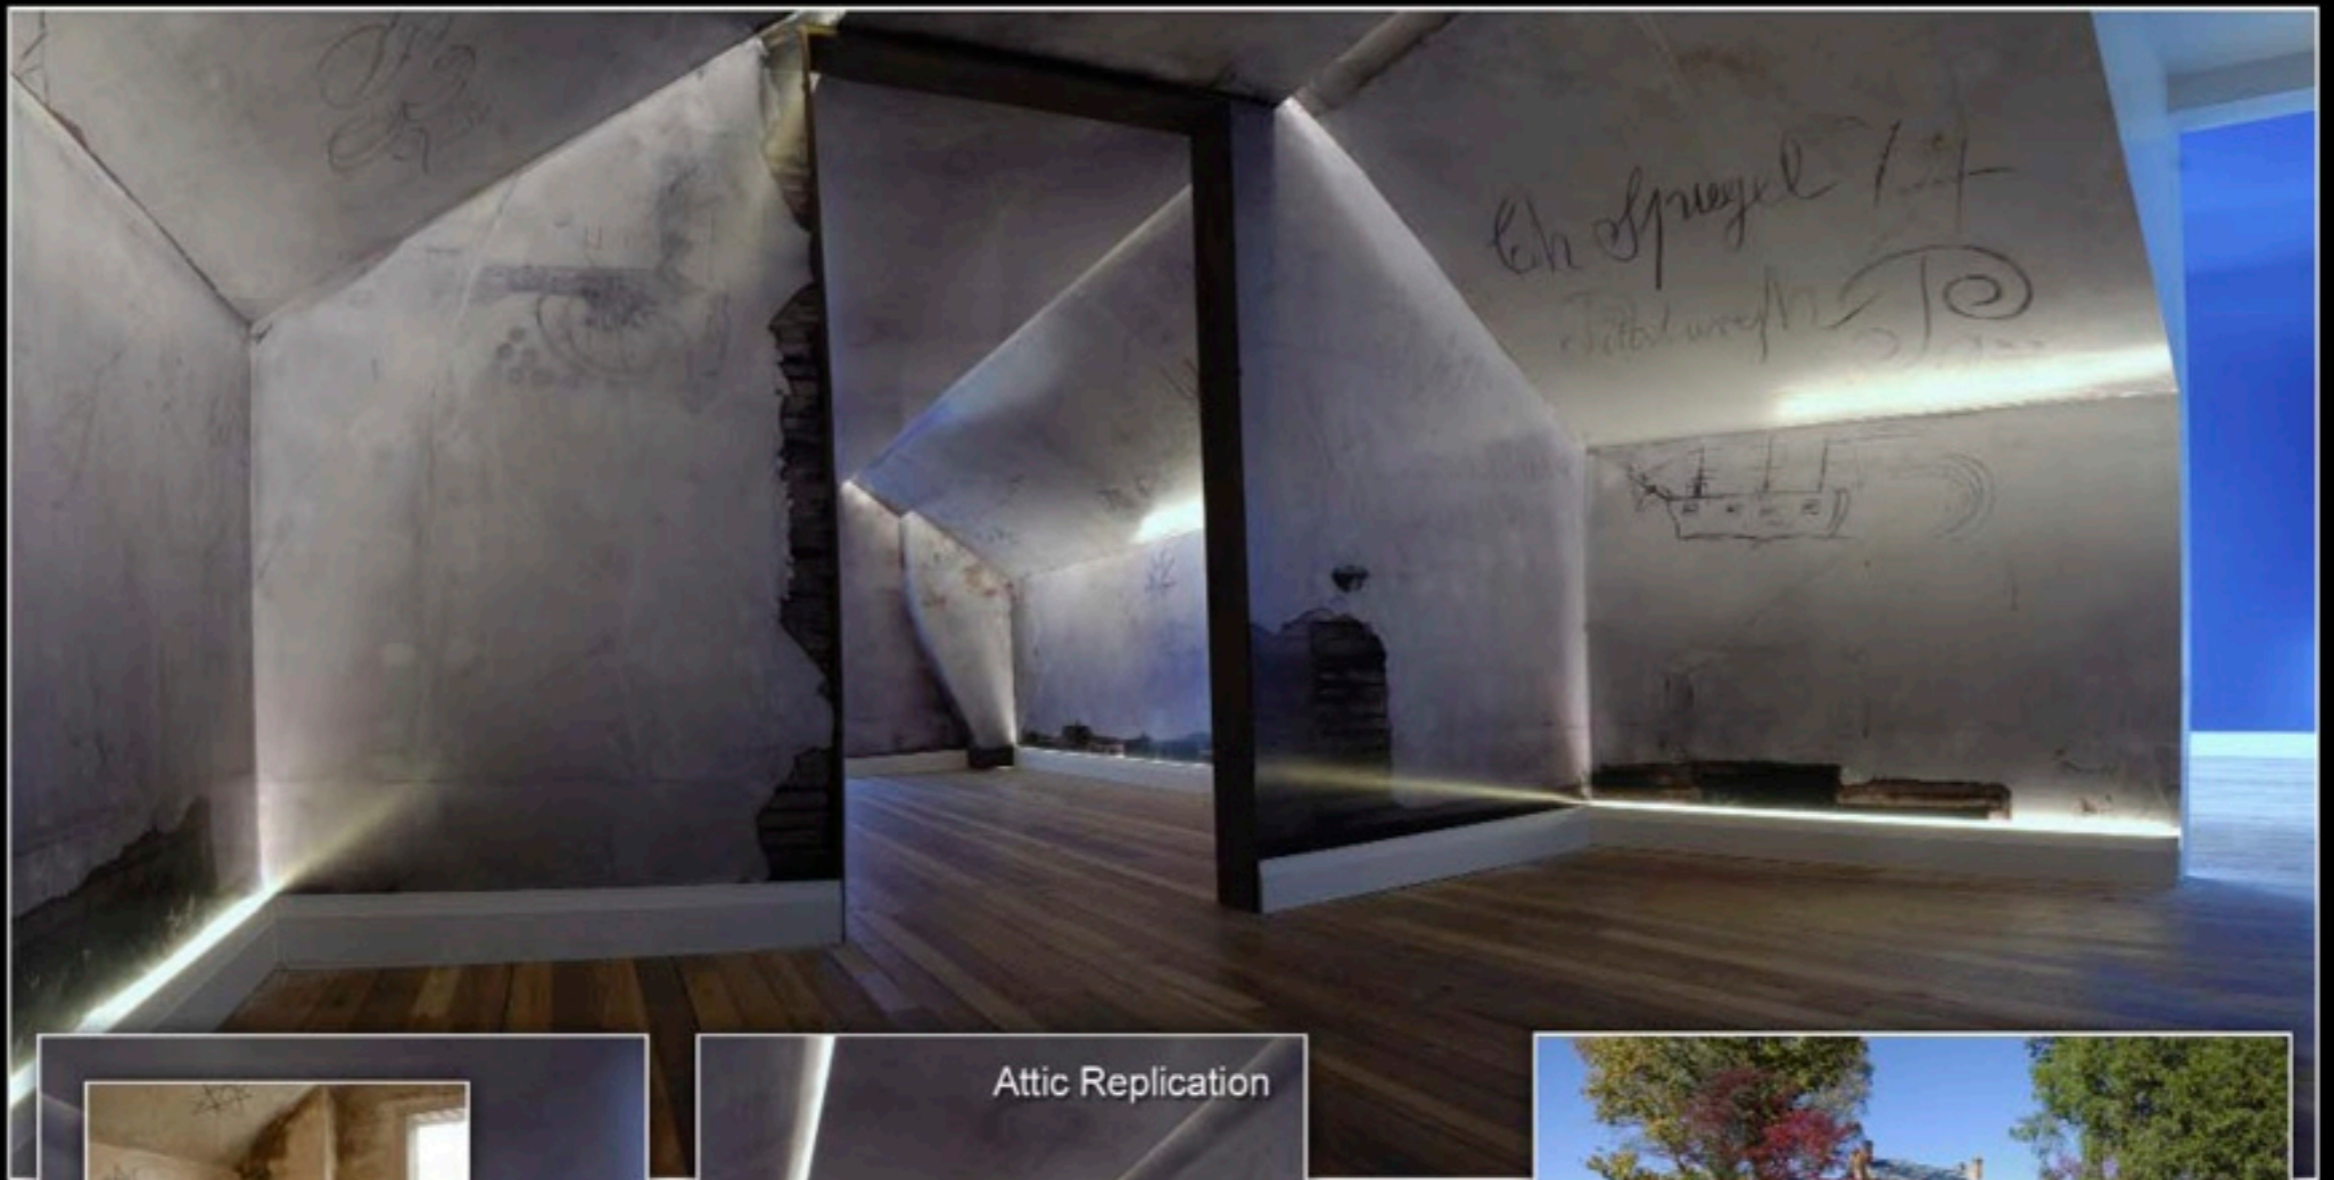

☀ Detail never before seen

☀ 5' x 10' print at visitor center

✻ Toyo view w/300mm apochromatic lens

✻ BetterLight Pano adapter

BLENHEIM HOUSE

- ✻ Preserve civil war era graffiti
- ✻ Reproduction of entire attic