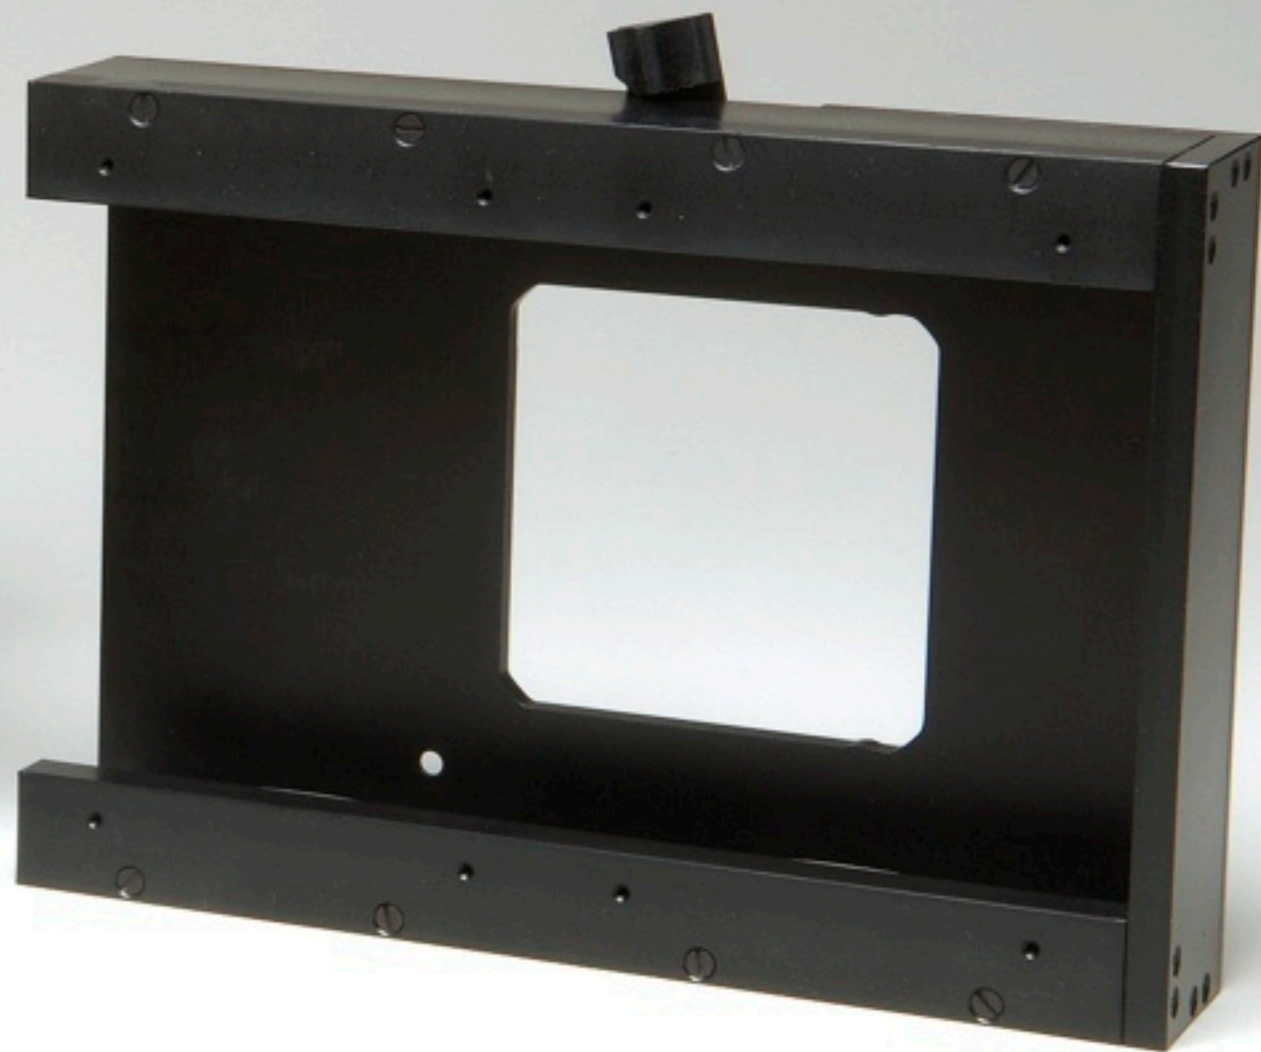

5' display print at visitor center

THE EQUIPMENT

- ✿ Mamiya RZ67 w/50mm apochromatic lens
- ✿ BetterLight Pano adapter

OFFSET PRINTED POSTER

West Lawn Sunset

Thomas Jefferson
MONTICELLO

MONTICELLO TIGHT SHOT